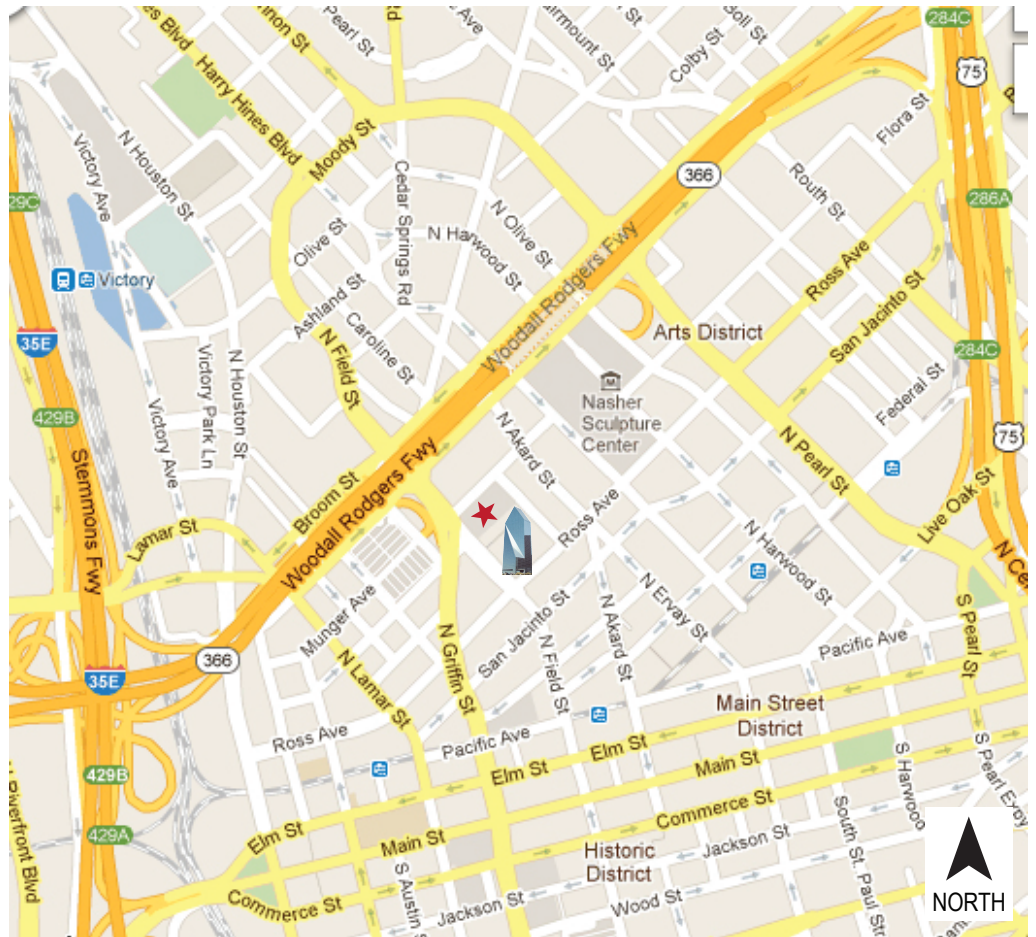

Avanti

FOUNTAIN PLACE

Special Events Venue

Avanti Fountain Place

1445 ROSS AVENUE
SUITE 150
DALLAS, TEXAS 75202
214-965-0055

Directions from Central Expressway

- 1 TAKE CENTRAL EXPRESSWAY TO WOODALL ROGERS.
- 2 TAKE WOODALL ROGERS TO THE FIELD STREET EXIT.
- 3 GO SOUTH ON FIELD STREET TO MUNGER. (MUNGER IS THE FIRST STREET ON THE LEFT, PRIOR TO GRIFFIN STREET.)
- 4 TURN LEFT ON MUNGER AND IMMEDIATELY TURN RIGHT INTO THE GATED PARKING LOT FOR COMPLIMENTARY PARKING. AVANTI IS IN THE LOWER RIGHT CORNER OF THE HIGH RISE OFFICE BUILDING TO THE SOUTH, NEXT TO THE FOUNTAINS.

From I-35E or Dallas North Toll way

- 1 TAKE THE DALLAS NORTH TOLL WAY TO THE INTERSTATE 35E EXIT.
- 2 TAKE I-35E TO WOODALL ROGERS.
- 3 TAKE WOODALL ROGERS EXIT 429A TO THE FIELD STREET EXIT AND GO RIGHT ON FIELD STREET TO MUNGER.
- 4 TURN LEFT ON MUNGER AND IMMEDIATELY TURN RIGHT INTO THE GATED PARKING LOT FOR COMPLIMENTARY PARKING. AVANTI IS IN THE LOWER RIGHT CORNER OF THE HIGH RISE OFFICE BUILDING TO THE SOUTH, NEXT TO THE FOUNTAINS.